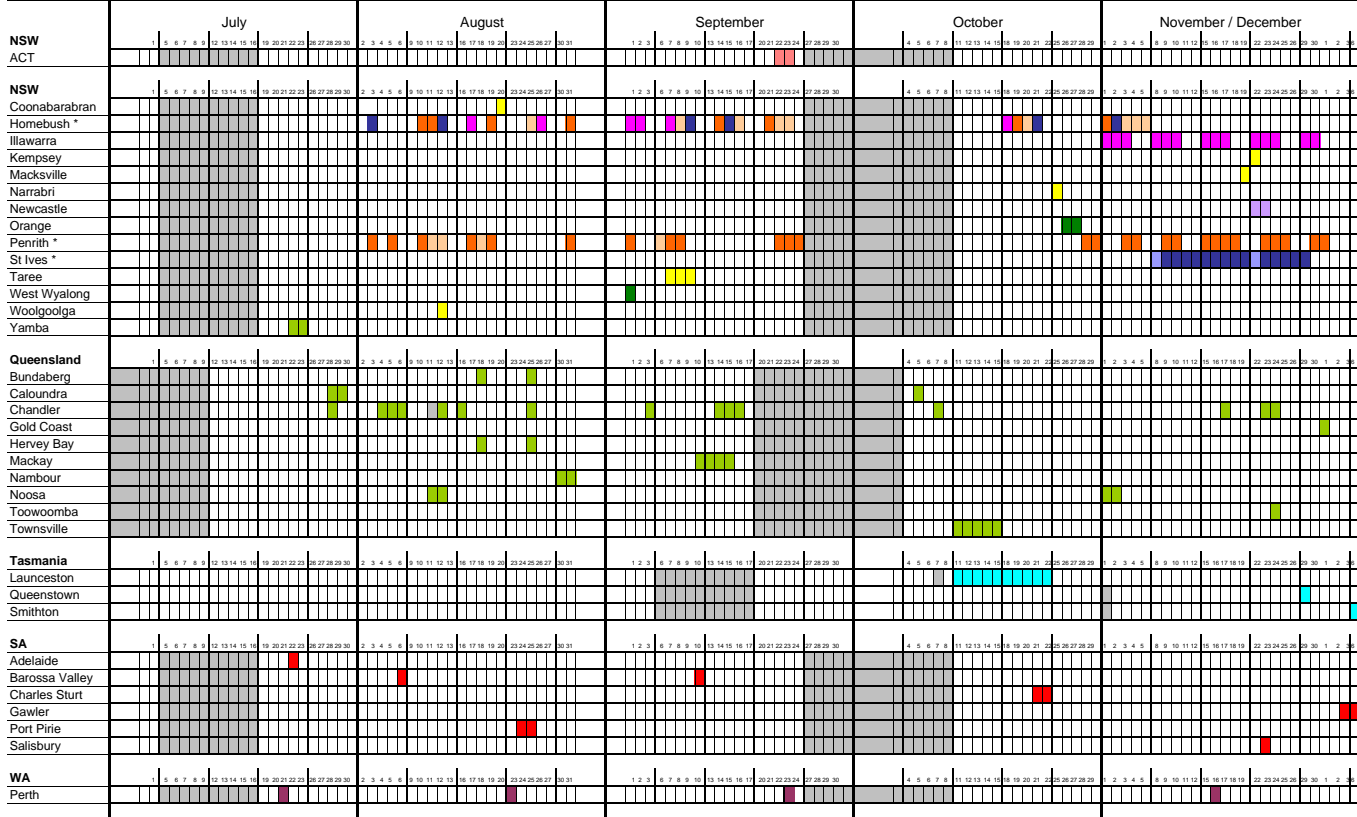

* Pale shading denotes dates available at venue (Homebush, Penrith, St Ives only)

Please note: dates are subject to change.

Additional dates may be requested, please contact venue bookings coordinator for further information